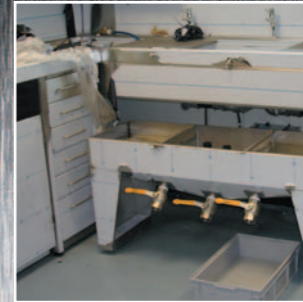

# LATEMETALS

Custom Made  
Dental Laboratory  
Work Stations  
Extraction Hoods  
Sink Troughs  
Plaster Trap Systems

Full Design and  
Installation Service  
available

Design Patented

Easy Pay Options  
Available