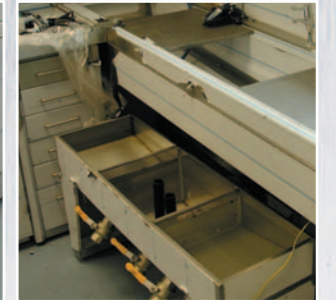

# LATEMETALS

Custom Made  
Dental Laboratory  
Work Stations  
Extraction Hoods  
Sink Troughs  
Plaster Trap Systems

Full Design and  
Installation Service  
available

Design Patented

Easy Pay Options  
Available